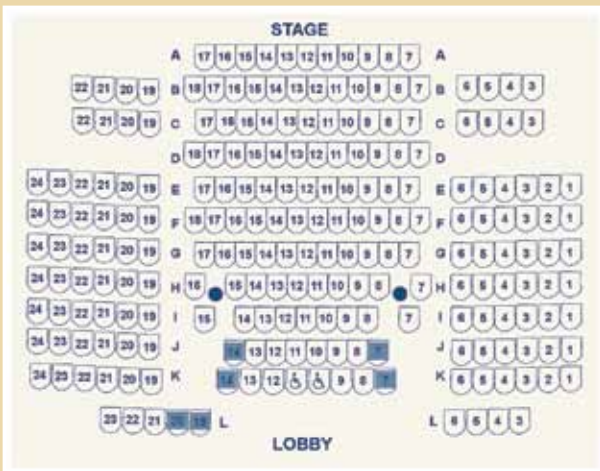

SERIES SELECTION

WEDNESDAY AND THURSDAY SERIES: 8pm - $75/5 show package.

FRIDAY/SATURDAY SERIES: 8pm - $80/5 show package.

SATURDAY/SUNDAY MATINEE SERIES: 2pm- $80/5 show package.

MULTI-PASS: Perfect for winter residents: $99 Pack of 6 coupons, one for each admission. Use one at a time or all six at once.

GROUP RATES: Available for parties of 15 or more.

SINGLE TICKETS: Fri./Sat./Sun: Adults $20 | Wed./Thurs: Adults $17
Students (w/ID): $10 | YPT Students: $5

PLACE YOUR ORDER

Mail: PO Box 1405, Eustis, FL 32727

Tel: 352-357-7777

Fax: 352-357-7034 (credit card only)

Box Office: 109 North Bay Street, Eustis, Florida (in person)

BOX OFFICE HOURS

Mon-Fri: Open 1-6pm

Saturday: (with a Mainstage performance) 11-3pm & 6-9pm

All Performance Dates: Reopens 2 hours prior to all curtain times.

General Admission ticket holders may exchange their tickets up to 24 hours prior to a performance with a $2 per ticket service fee. Tickets that have not been prepaid will be released for sale 10 minutes prior to curtain. Late comers will be seated in the back of the theatre until intermission. We are unable to issue refunds.

Bay Street Players is a 501(c)(3) non-profit organization and all donations may be tax deductible. A copy of the official registration and financial information may be obtained from the Division of Consumer Services by calling toll-free 800-435-7352 within the state. Registration does not imply endorsement, approval or recommendation by the state.