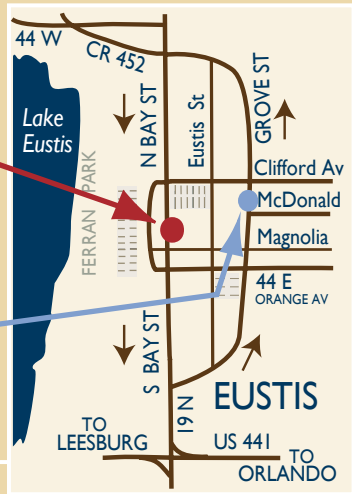

Call the Box Office 352-357-7777 or visit the website for volunteer information and audition information.

THE WAY TO GREAT THEATRE

The Historic State Theatre, Downtown Eustis

109 North Bay Street
Eustis, Florida 32726
Box Office: 352.357.7777
www.baystreetplayers.org